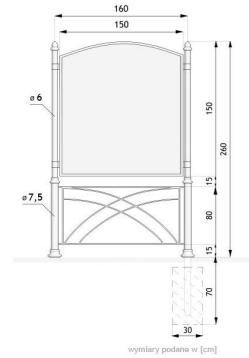

Skala Information Board 08.064.1

VISUALIZATION

DIMENSION

SPECIFICATION

DIMENSION

- height above the ground 260cm
total height 320cm
width 170cm

WEIGHT

- 100kg

NOTICE BOARD SURFACE

- 140x140cm

MATERIALS

- steel pipes 60mm, 75mm
- cast iron castings

COLOURS

- black matt, dark graphite
- available also in other RAL palette standard colours

NOTES