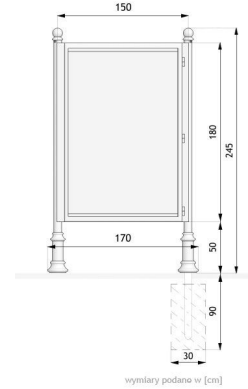

Poster Information Board 08.066

VISUALIZATION

DIMENSION

SPECIFICATION

DIMENSION

- height above the ground 245cm
total height 335cm
width 170cm

WEIGHT

- 250kg

NOTICE BOARD SURFACE

- 125x160cm

MATERIALS

- steel pipes
- cast iron castings
- galvanized metal sheet
- aluminium moldings
- colourless polycarbonate

COLOURS

- black matt, dark graphite
- available also in other RAL palette standard colours