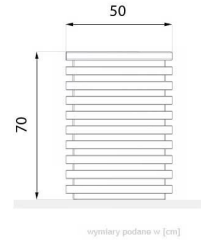

Block Litter Bin with ashtray 03.056

VISUALIZATION

DIMENSION

SPECIFICATION

DIMENSION

- height 70cm
- width 50cm

CAPACITY

- 80L

WEIGHT

- 38kg

MATERIALS

- steel moldings
- wooden boards
- tinfoil insert

COLOURS

- available in all RAL palette standard colours

NOTES