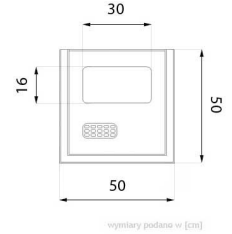

Block Litter Bin with ashtray 03.056

VISUALIZATION

DIMENSION

SPECIFICATION

DIMENSION

- height 70cm
- width 50cm

CAPACITY

- 80L

WEIGHT

- 38kg

MATERIALS

- steel moldings
- wooden boards
- tinfoil insert

COLOURS

- available in all RAL palette standard colours

NOTES