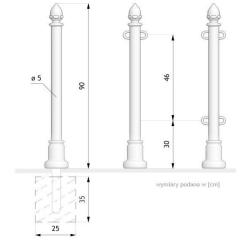

## DIMENSION

### DIMENSION

- height from the ground 90cm  
total height 130cm