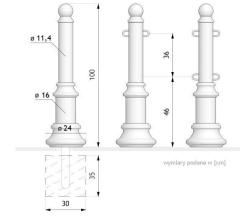

Z A N O

Largo Bollard 01.057

VISUALIZATION

DIMENSION

SPECIFICATION

DIMENSION

- the height from the ground 100cm
total height 135cm

WEIGHT

- 25kg

MATERIALS

- steel pipes 114mm and 159mm
- iron casting

COLOURS

- black mat - RAL 9021
- dark graphite - RAL 7021
- dark green - RAL 6009
- any colour of the RAL palette

NOTES