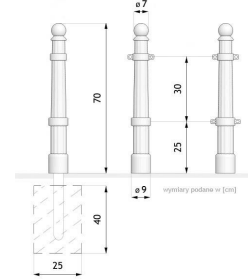

Z A N O

Forte Bollard 01.058

VISUALIZATION

DIMENSION

SPECIFICATION

DIMENSION

- Height above a grund 70cm
Height with a anchoring element 140cm

WEIGHT

- 18kg

MATERIALS

- cast iron

COLOURS

- black matt - RAL 9021
- dark gray - RAL 7021
- dark green - RAL 6009
- any other colour from RAL palette

NOTES