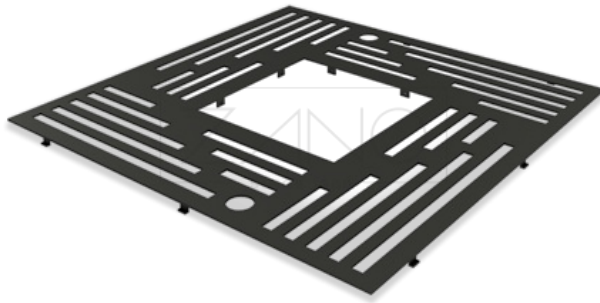

Z A N O

Rustica Tree grille 11.050

VISUALIZATION

DIMENSION

SPECIFICATION

DIMENSION

- width 200cm
- length 200cm
- diameter of the tree hole 80cm
- grille thickness 10mm
- total thickness with the frame 60mm

WEIGHT

- 184 kg

MATERIALS

- black steel thickness 10mm

COLOURS

- available in all RAL palette standard colours

NOTES