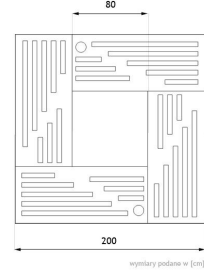

Z A N O

Rustica Tree grille 11.050

VISUALIZATION

DIMENSION

SPECIFICATION

DIMENSION

- width 200cm
- length 200cm
- diameter of the tree hole 80cm
- grille thickness 10mm
- total thickness with the frame 60mm

WEIGHT

- 184 kg

MATERIALS

- black steel thickness 10mm

COLOURS

- available in all RAL palette standard colours

NOTES