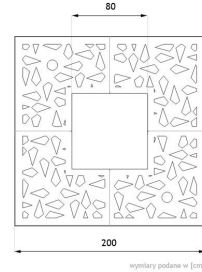

Mozaika Tree grille 11.053

VISUALIZATION

DIMENSION

SPECIFICATION

DIMENSION

- width 200cm
- length 200cm
- diameter of the tree hole 82cm
- grille thickness 10mm
- total thickness with the frame 60mm

WEIGHT

- 184 kg

MATERIALS

- black steel thickness 10mm

COLOURS

- available in all RAL palette standard colours

NOTES