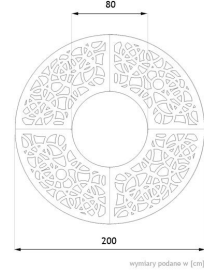

## DIMENSION

### DIMENSION

- width 200cm
- length 200cm
- diameter of the tree hole 80cm
- grille thickness 10mm
- total thickness with the frame 60mm

### WEIGHT

- 184 kg

### MATERIALS

- carbon steel thickness 10mm