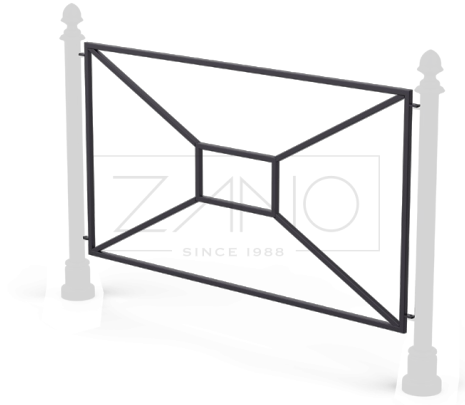

Z A N O

Centro Fence 10.021

VISUALIZATION

DIMENSION

SPECIFICATION

DIMENSION

- width total: 173 cm
- span width: 146 cm
- depth: 6 cm
- depth (post base): 13 cm
- height total: 114 cm

WEIGHT

MATERIALS

- carbon steel

COLOURS

- carbon steel colours: [RAL colour palette](#)

NOTES