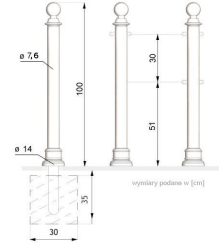

Z A N O

Castello Bollard 01.060

VISUALIZATION

DIMENSION

SPECIFICATION

DIMENSION

- height above the ground 100cm
total height 130cm

WEIGHT

- 25kg

MATERIALS

- steel pipe 70mm
- cast iron casting

COLOURS

- black matt - RAL 9021
- dark graphite - RAL 7021
- dark green - RAL 6009
- available in all RAL palette standard colours

NOTES