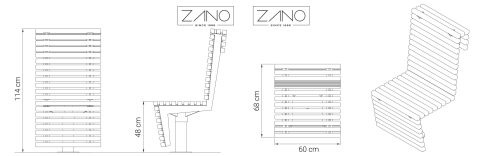

Flash exterior swivel chair 02.625

VISUALIZATION

DIMENSION

SPECIFICATION

DIMENSION

- width 60cm
- height 110cm
- depth 71cm

WEIGHT

- 45kg