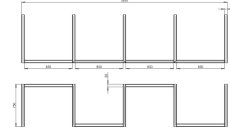

Z A N O

Cube Bicycle Rack 05.030

VISUALIZATION

DIMENSION

wymiary podane w [mm]

wymiary podane w [mm]

NOTES