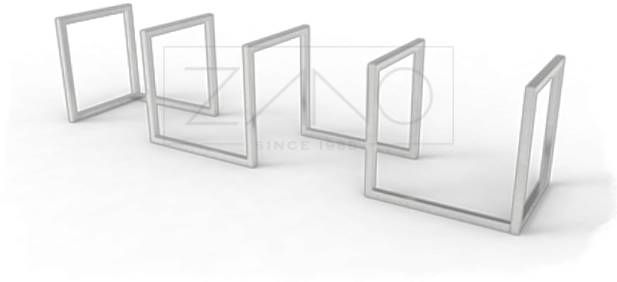

Z A N O

Cube Bicycle Rack 05.030

VISUALIZATION

DIMENSION

wymiary podane w [mm]

wymiary podane w [mm]

NOTES