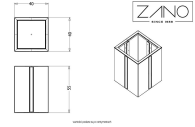

Z A N O

Agawa Planter 06.020.1.S

VISUALIZATION

DIMENSION

SPECIFICATION

COLOURS

- available in all RAL palette standard colours

WEIGHT

- S - 20 kg

MATERIALS

- construction - black steel or stainless steel

DIMENSION

- height 55 cm
- width 40 cm

NOTES