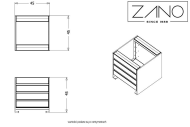

Simple Planter 06.040.S

VISUALIZATION

DIMENSION

SPECIFICATION

DIMENSIONS

- height: 45cm
- width: 45cm
- depth: 45cm

WEIGHT

- 70kg