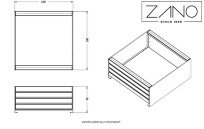

Simple Planter 06.040.L

VISUALIZATION

DIMENSION

SPECIFICATION

DIMENSIONS

- height: 100cm
- width: 100cm
- depth: 45cm

WEIGHT

- 185kg