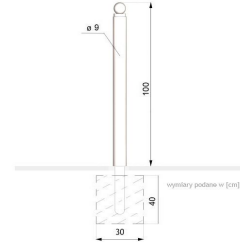

Z A N O

Sfera Bollard 01.074

VISUALIZATION

DIMENSION

SPECIFICATION

DIMENSION

- height above the ground 100cm
total height 140cm

WEIGHT

- 9,5kg
- 7kg (version with base plate)

MATERIALS

- steel pipe

COLOURS

- satin polished finish stainless steel

NOTES