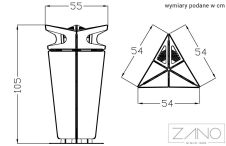

Jester litter bin with ashtray 03.059.1

VISUALIZATION

DIMENSION

SPECIFICATION

WEIGHT

- 44 kg

MATERIALS

- Stainless steel or carbon steel painted on RAL color to choose