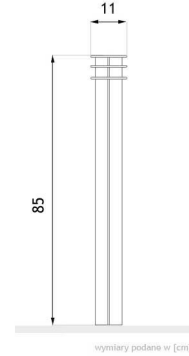

Z A N O

Lotus Bollard 01.083

VISUALIZATION

DIMENSION

SPECIFICATION

DIMENSION

- height above the ground 85cm
total height 125cm
width 11cm

WEIGHT

- 18kg

MATERIALS

- black steel or stainless steel

COLOURS

- available in all RAL palette standard colours

NOTES