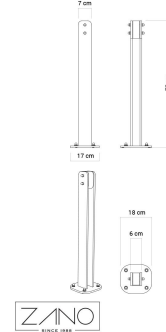

Bollard Soft 01.012

VISUALIZATION

DIMENSION

SPECIFICATION

DIMENSIONS

- height: 73 cm
- width: 6 cm
- width of base: 18 cm
- depth: 7 cm

MATERIALS

- stainless steel and carbon steel
- spruce wood and exotic wood