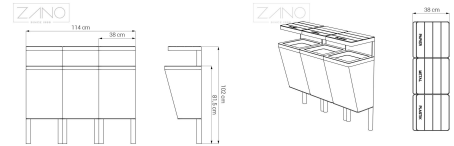

Recycling bin Scandik 15.046

VISUALIZATION

DIMENSION

SPECIFICATION

DIMENSIONS

- width: 114 cm
- depth: 38 cm
- height: 102 cm

CAPACITY

- ? L