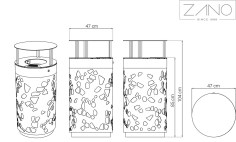

Z A N O

Litter bin Tubus 03.053.11

VISUALIZATION

DIMENSION

SPECIFICATION

DIMENSIONS

- height: 104 cm
- width: 47 cm
- depth: 47 cm

WEIGHT

- ? kg

CAPACITY

- ? L

MATERIALS

- stainless steel or optionally carbon steel
- insert made of galvanised, powder-coated sheet metal

COLOURS

- galvanised sheet metal (insert): [RAL colour palette](#)
- stainless steel: natural colour
- carbon steel : [RAL colour palette](#)