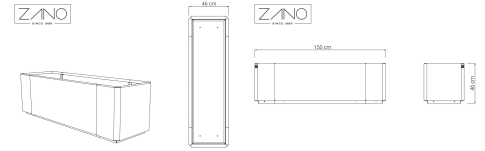

Stilo Planter 06.048.L

VISUALIZATION

DIMENSION

SPECIFICATION

DIMENSIONS

- height 46cm
- width 150 cm
- depth 46cm

WEIGHT

- 20-40kg

MATERIALS

- construction - carbon steel or stainless steel

COLOUR

- available in all RAL palette standard colours

NOTES