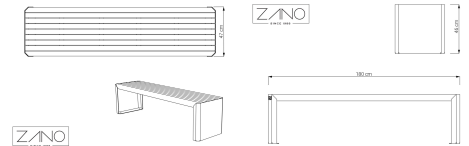

Z A N O

Stilo Bench 02.448

VISUALIZATION

DIMENSION

SPECIFICATION

MATERIALS

- construction - carbon steel or stainless steel
- seat - softwood or hardwood

WEIGHT

- ?kg

DIMENSIONS

- height 46cm
- width 180 cm
- depth 47 cm

COLOUR

- available in all RAL palette standard colours

NOTES