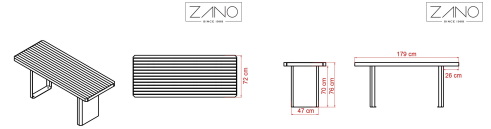

Stilo Table 13.048

VISUALIZATION

DIMENSION

SPECIFICATION

DIMENSIONS

- height: 76 cm
- width: 179 cm
- depth: 72 cm

MATERIALS

- carbon steel or stainless steel
- softwood or hardwood
- HPL